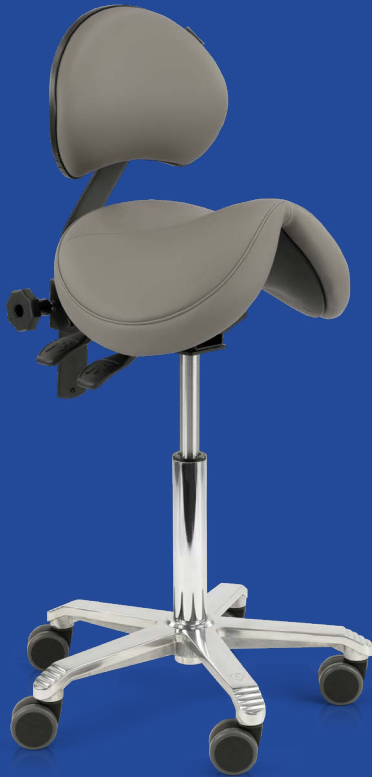

Only in combination with a \varnothing 67 cm base

Only in combination with a \varnothing 67 cm base

energy and ergonomics

At Score, we believe in creating a comfortable workplace. Our saddle chairs, the Score Amazone and Score Jumper, are designed to support you during long workdays. Thanks to the Balance mechanism, both models offer dynamic support, contributing to an active sitting posture and better circulation.

score amazone

The Score Amazone has a narrower seat, ideal for people who prefer a smaller open hip angle and consider more freedom of movement important.

score jumper

The Score Jumper has a wider seat and offers more stability. This is ideal when working in the same position for extended periods and needing extra support.

score amazone

- Narrower seat (30 cm x 34 cm)
- Compact and manoeuvrable for small spaces
- Optional with adjustable lumbar support

score jumper with adjustable lumbar support

- Wider seat (30 cm x 44 cm)
- Available with or without adjustable lumbar support
- Suitable for various work settings