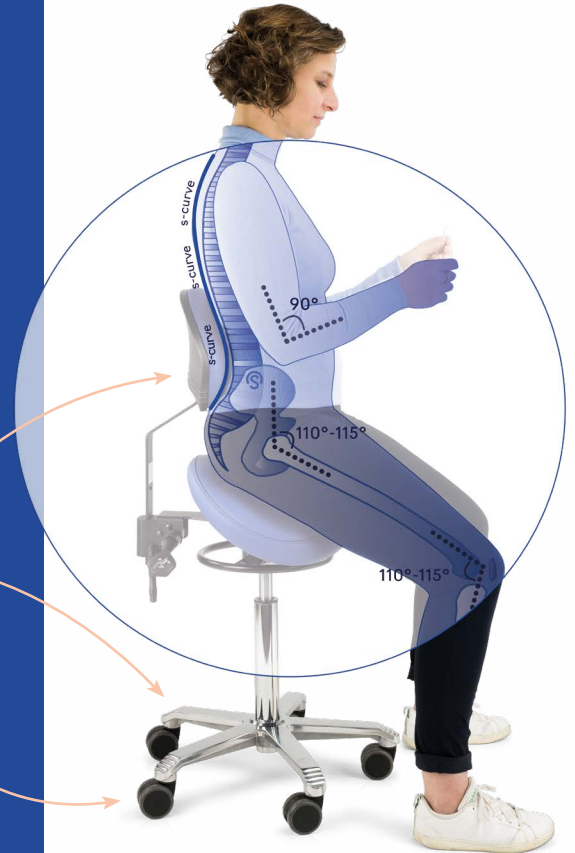

adjusting your saddle chair for the ideal seating solution

At Score, we know that a comfortable workplace is the foundation of a good workday. Our saddle chairs are designed to support you in all your activities. Sitting healthily and working comfortably is what you do on a Score saddle chair. These stools combine the benefits of standing with the stability of sitting, resulting in a straight, comfortable posture for your back, neck, shoulders and arms. This way, your body functions optimally. You feel fitter, can concentrate longer, and still have energy at the end of the day.

make your workday more comfortable with these accessories

- ④ A fully adjustable lumbar support: This can be essential if you sit for long periods. It provides the support you need to relieve your back muscles.
- ④ Base varieties: A standard base is $\varnothing$ 54 cm, but for smaller spaces, you can choose a $\varnothing$ 50 cm base.
- ④ Castors: Our saddle chairs come standard with soft castors $\varnothing$ 65 mm brake unloaded. Choose the right castors based on your floor type: soft castors for hard floors and hard castor for soft floors.
- ④ Optional 360° support: This rotating support can assist with various tasks. Use it as arm support or lumbar support for extra comfort.
- ④ Optional foot control: This allows you to adjust the height of your saddle chair with your foot, so you can keep your hands free and clean.