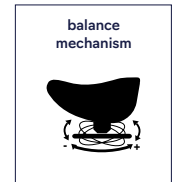

name of the product

seat

mechanism

Stamskin colours

height

low	standard	high
<input type="checkbox"/>	<input type="checkbox"/>	<input type="checkbox"/>

type of base

Ø 54 cm (standard)  <i>Amazon/Jumper</i>	round, smooth Ø 50 cm  <i>Amazon/Jumper</i>	round, smooth Ø 60 cm  <i>Amazon/Jumper Ergo Support</i>	Ø 67 cm  <i>(Ergo Support of i.e.m. 360 Support)</i>
<input type="checkbox"/>	<input type="checkbox"/>	<input type="checkbox"/>	<input type="checkbox"/>