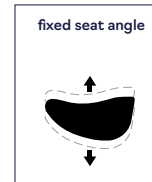

name of the product

seat

mechanism

Stamskin colours

height

low	standard	high
<input type="checkbox"/>	<input type="checkbox"/>	<input type="checkbox"/>

type of base

Ø 54 cm (standard)  <i>Amazon/Jumper</i>	round, smooth Ø 50 cm  <i>Amazon/Jumper</i>	round, smooth Ø 60 cm  <i>Amazon/Jumper Ergo Support</i>	Ø 67 cm  <i>(Ergo Support of i.e.m. 360 Support)</i>
<input type="checkbox"/>	<input type="checkbox"/>	<input type="checkbox"/>	<input type="checkbox"/>