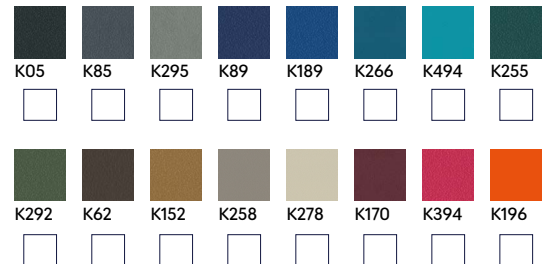

name of the product

seat

mechanism

Stamskin colours

height

low	standard	high
<input type="checkbox"/>	<input type="checkbox"/>	<input type="checkbox"/>

type of base

Ø 54 cm (standard)  <i>Amazon/Jumper</i>	round, smooth Ø 50 cm  <i>Amazon/Jumper</i>	round, smooth Ø 60 cm  <i>Amazon/Jumper Ergo Support</i>	Ø 67 cm  <i>(Ergo Support of i.e.m. 360 Support)</i>
<input type="checkbox"/>	<input type="checkbox"/>	<input type="checkbox"/>	<input type="checkbox"/>