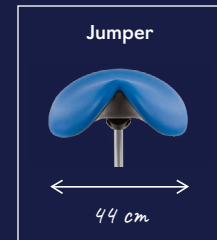

choosing the right saddle chair

how to choose the right gas lift?

The correct height of your saddle chair might be the most important aspect when choosing the perfect model. You don't want your feet hanging above the floor – that's really uncomfortable.

Use the gas lift lever to adjust the saddle chair so that your hip angle opens and your feet rest flat on the floor. This ensures a relaxed posture.

Seat height Score Amazone	Adjustable seating angle or Balance with lumbar support	Fixed or adjustable seating angle without lumbar support
Low (ca. 49 - 63 cm)	< 165 cm	< 160 cm
Standard (ca. 59 - 77 cm)	160 - 185 cm	155 - 180 cm
High (ca. 63 - 88 cm)	> 170 cm	> 165 cm

Seat height Score Jumper	Adjustable seating angle or Balance with lumbar support	Fixed or adjustable seating angle without lumbar support
Low (ca. 49 - 63 cm)	< 170 cm	< 165 cm
Standard (ca. 59 - 77 cm)	165 - 190 cm	160 - 185 cm
High (ca. 63 - 88 cm)	> 175 cm	> 170 cm

what is the perfect fit?

With the saddle chair, you can choose between two seat shapes: the Amazone and the Jumper.

The Amazone has a narrower seat, ideal for people who prefer a smaller, open hip angle and value more freedom of movement. The Jumper has a wider seat and offers more stability, which is nice when working in the same position for longer periods and needing extra support.