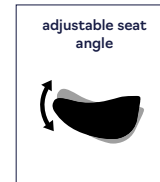

name of the product

seat

mechanism

Stamskin colours

height

low	standard	high
<input type="checkbox"/>	<input type="checkbox"/>	<input type="checkbox"/>

type of base

Ø 54 cm (standard)  <i>Amazon/Jumper</i>	round, smooth Ø 50 cm  <i>Amazon/Jumper</i>	round, smooth Ø 60 cm  <i>Amazon/Jumper Ergo Support</i>	Ø 67 cm  <i>(Ergo Support of i.e.m. 360 Support)</i>
<input type="checkbox"/>	<input type="checkbox"/>	<input type="checkbox"/>	<input type="checkbox"/>