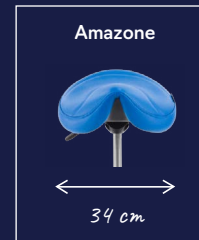

choosing the right saddle chair

how to choose the right gas lift?

The correct height of your saddle chair might be the most important aspect when choosing the perfect model. You don't want your feet hanging above the floor – that's really uncomfortable.

Use the gas lift lever to adjust the saddle chair so that your hip angle opens and your feet rest flat on the floor. This ensures a relaxed posture.

Seat height Score Amazone	Adjustable seating angle or Balance with lumbar support	Fixed or adjustable seating angle without lumbar support
Low (ca. 49 - 63 cm)	< 165 cm	< 160 cm
Standard (ca. 59 - 77 cm)	160 - 185 cm	155 - 180 cm
High (ca. 63 - 88 cm)	> 170 cm	> 165 cm

Seat height Score Jumper	Adjustable seating angle or Balance with lumbar support	Fixed or adjustable seating angle without lumbar support
Low (ca. 49 - 63 cm)	< 170 cm	< 165 cm
Standard (ca. 59 - 77 cm)	165 - 190 cm	160 - 185 cm
High (ca. 63 - 88 cm)	> 175 cm	> 170 cm

what is the perfect fit?

With the saddle chair, you can choose between two seat shapes: the Amazone and the Jumper.

The Amazone has a narrower seat, ideal for people who prefer a smaller, open hip angle and value more freedom of movement. The Jumper has a wider seat and offers more stability, which is nice when working in the same position for longer periods and needing extra support.