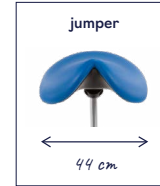

name of the product

seat

mechanism

Stamskin colours

height

low	standard	high
<input type="checkbox"/>	<input type="checkbox"/>	<input type="checkbox"/>

type of base

Ø 54 cm (standard)  <i>Amazon/Jumper</i>	round, smooth Ø 50 cm  <i>Amazon/Jumper</i>	round, smooth Ø 60 cm  <i>Amazon/Jumper Ergo Support</i>	Ø 67 cm  <i>(Ergo Support of i.e.m. 360 Support)</i>
<input type="checkbox"/>	<input type="checkbox"/>	<input type="checkbox"/>	<input type="checkbox"/>